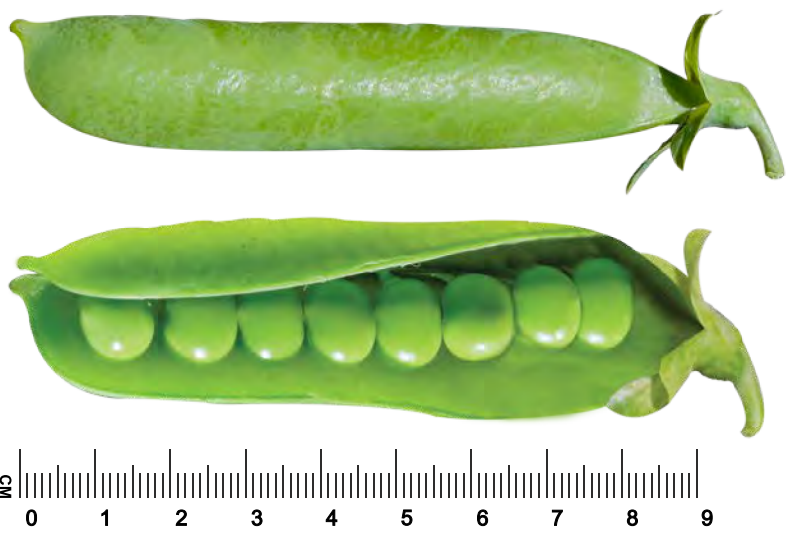

ONWARD

A heavy cropper with a reliable, strong growing habit. Normal leaf, medium green in colour. Large sieve size and excellent taste.

Maturity	Mid Season (approx 85-90 days)
First Flower Node	13 - 14
Pods / Node	2
Pod Shape	Straight / blunt
Vine Length	60 – 65cm
No of Peas / Pod	7 - 8
Pod Length	90mm

Stock seed is maintained by Canterbury Seed Company Ltd.

CANTERBURY SEED

Our reputation is growing around the world

Canterbury Seed Company Ltd.

1 Range Street, PO Box 19,
Ashburton 7740, New Zealand

Telephone +64 3 307 6979
Fax +64 3 307 6960

www.canseed.co.nz

General manager - pulses

Stephen Tait
stephen.tait@canseed.co.nz

Product manager - pulses

Andrew Lilley
andrew.lilley@canseed.co.nz